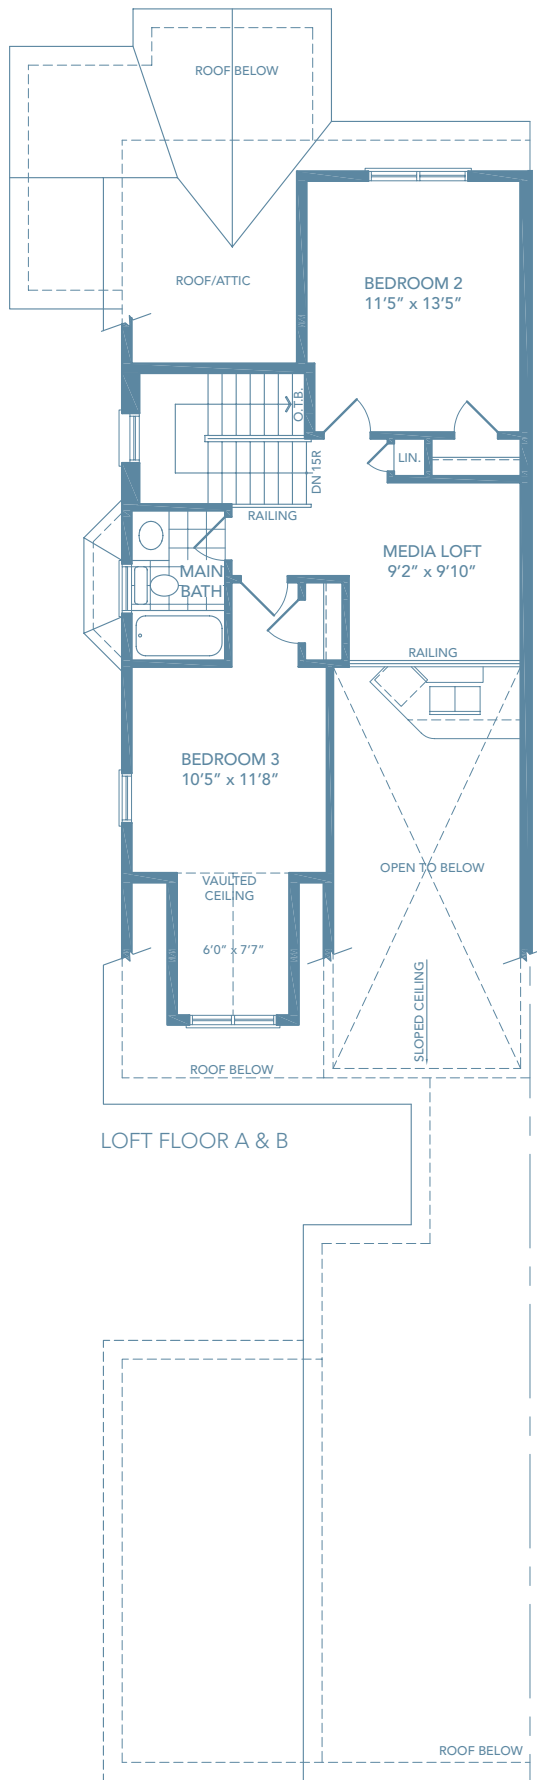

ISLAND GREEN

A 1901 SQ.FT. RT-2A CORNER/END UNIT

B 1901 SQ.FT. RT-2B CORNER/END UNIT

ELEVATION A

ELEVATION B

Materials, specifications and floor plans are subject to change without notice. All renderings are artist's conceptions. Dimensions and square footages will vary on each individual unit. Actual usable floor space may vary from the stated floor area. All representative square footages include applicable finished lower level. E & O E.