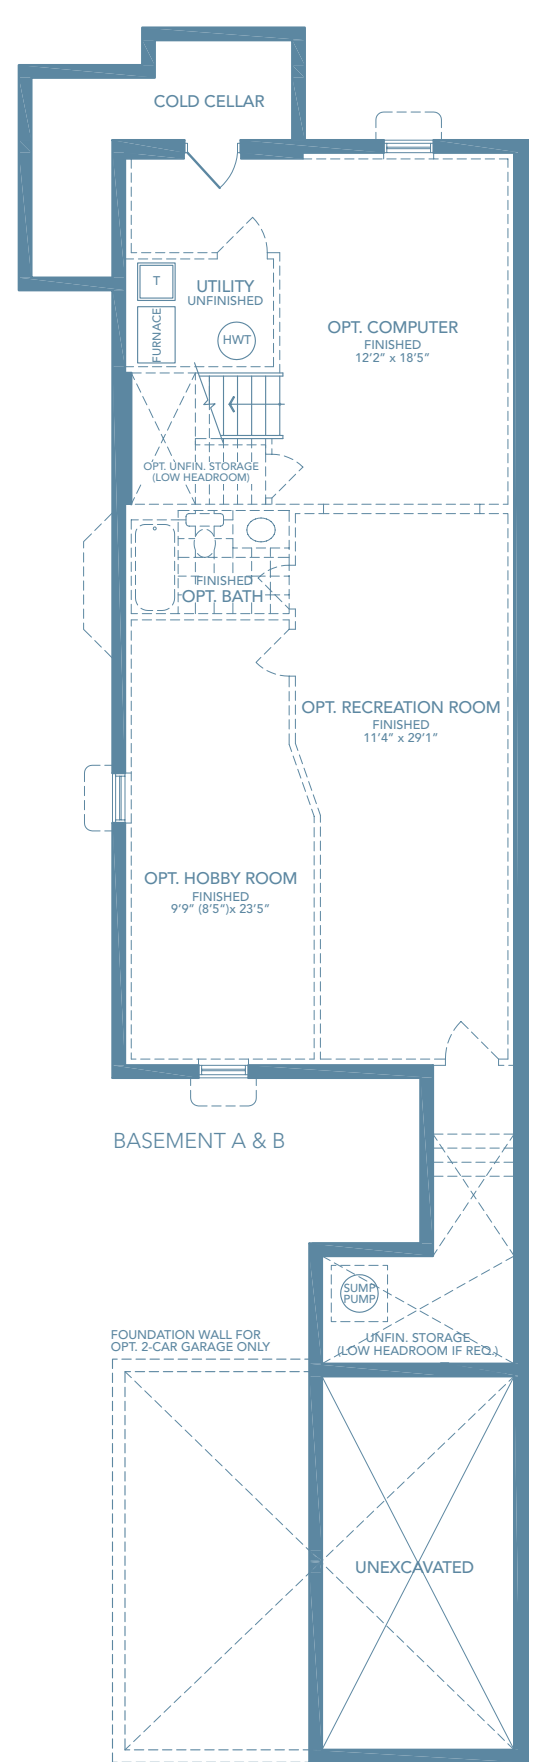

ISLAND GREEN

A 1901 SQ.FT. RT-2A CORNER/END UNIT

B 1901 SQ.FT. RT-2B CORNER/END UNIT

ELEVATION A

ELEVATION B

Materials, specifications and floor plans are subject to change without notice. All renderings are artist's conceptions. Dimensions and square footages will vary on each individual unit. Actual usable floor space may vary from the stated floor area. All representative square footages include applicable finished lower level. E & O E.