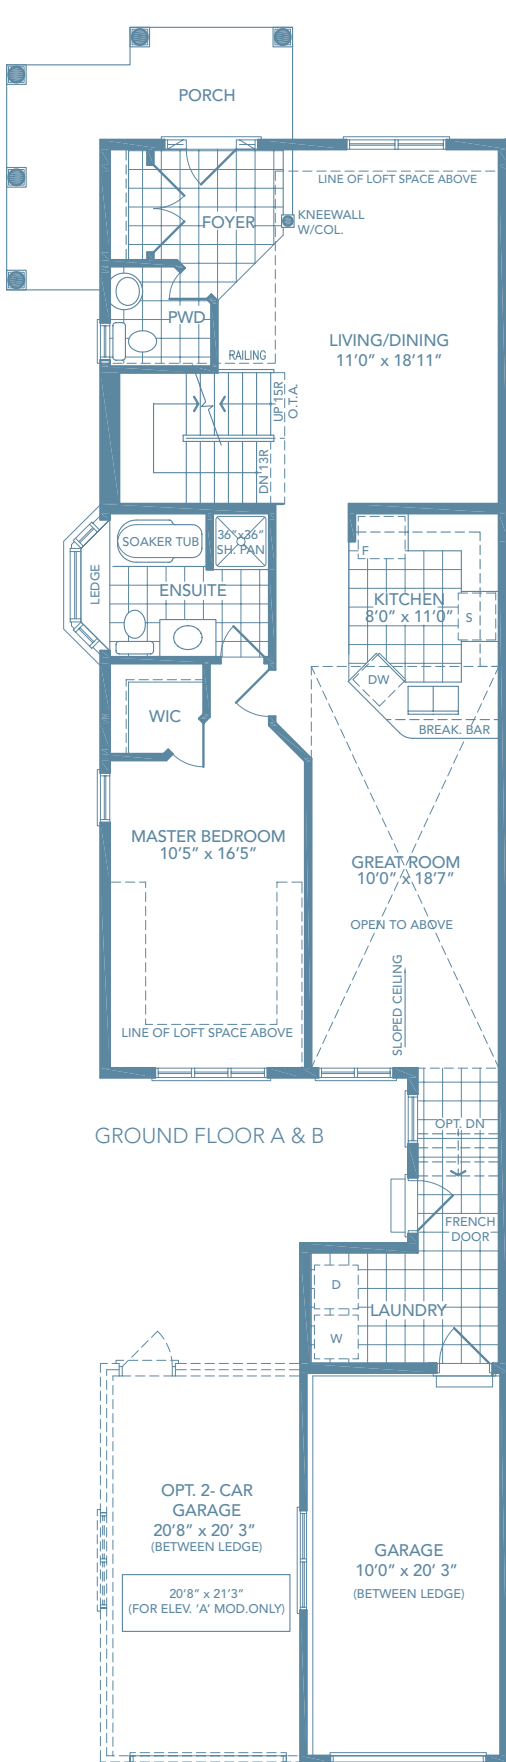

ISLAND GREEN

A 1901 SQ.FT. RT-2A CORNER/END UNIT

B 1901 SQ.FT. RT-2B CORNER/END UNIT

ELEVATION A

ELEVATION B

Materials, specifications and floor plans are subject to change without notice. All renderings are artist's conceptions. Dimensions and square footages will vary on each individual unit. Actual usable floor space may vary from the stated floor area. All representative square footages include applicable finished lower level. E & O E.